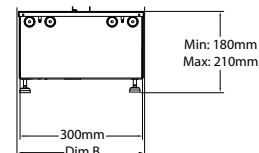

Cassette 500 retail Multi Optimyst

230V/50Hz | 260 Watt

Experience Better Living

Unit Dimensions

DIMENSIONS

| | Width (cm) | Height (cm) | Depth (cm) |
|------------------------|------------|-------------|------------|
| Cassette 500 (retail) | 50,8 | 18 | 30,4 |
| Cassette 1000 (retail) | 101,7 | 18 | 30,4 |