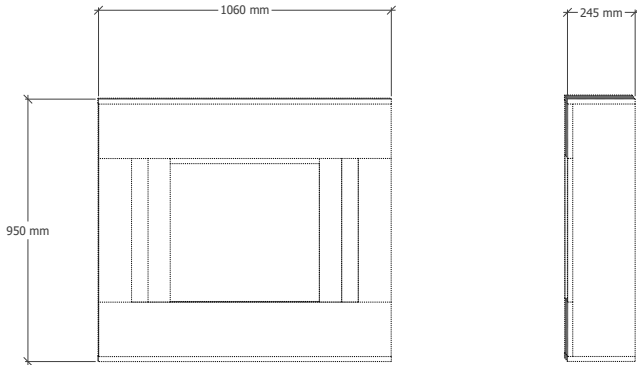

Nova

230V/50Hz | 7 Watt

Experience Better Living

Unit Dimensions

Specifications

Flame Effect system	Optiflame®
Model number	235050F
GTIN/UPC	8716412235054
Model	Freestanding
View Type	Front
Colour - Furniture	White
Media Bed	LED-Logset
Viewing window WxH (cm)	52x42
Build in dim (WxHxD) (cm)	106x95x24,5
Heating function	Yes
Heating Element	Yes
Remote Control	Yes
Manual Operation on the fireplace possible	Yes
Lighting Module	LED
Sound	No
Media Bed Flame Colours	Yes
Heat Setting 1 in Watts	1400
Heat Setting 2 in Watts	-
Power consumption (flame effect) (Watt)	7
Wattage	1400
Voltage	230V/50Hz
Unpacked Weight (kg)	38,6
Plug Length	1,5 m
Warranty	2 years