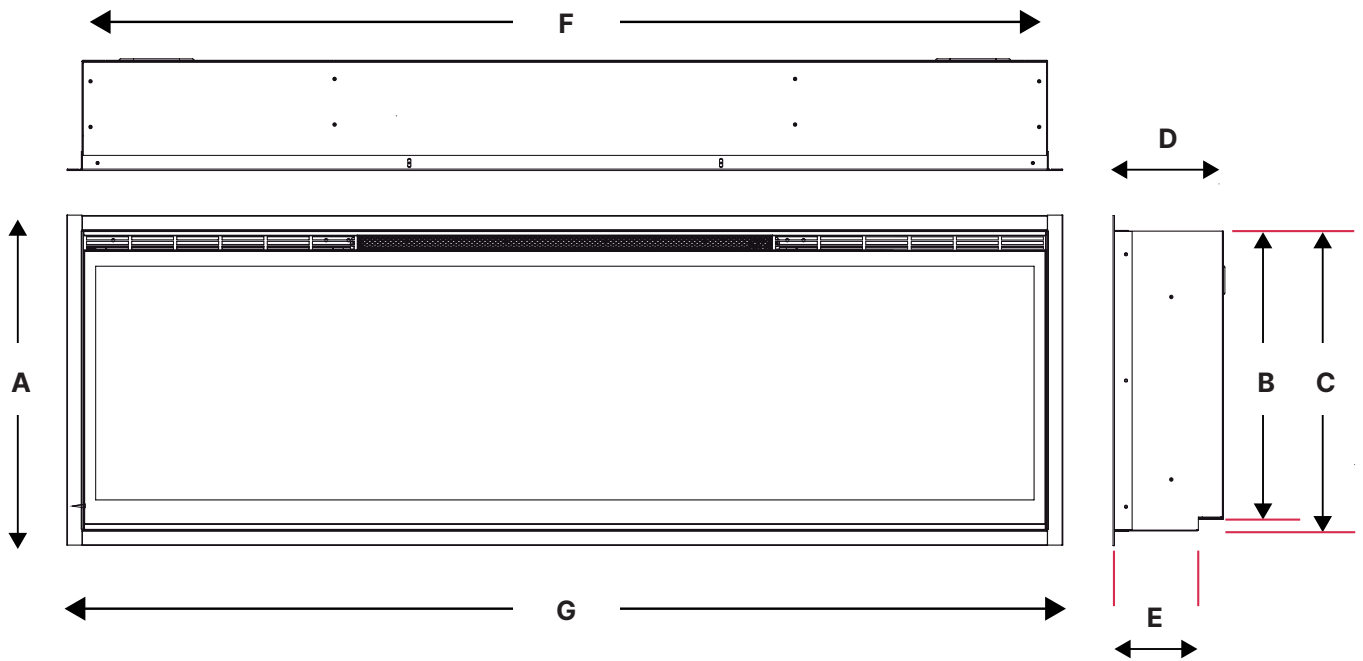

## Technical Specifications

### Product Dimensions

A	B	C	D	E
419mm	381mm	402mm	147mm	110mm

Model	F	G
Ignite Evolve 50	1278mm	1306mm
Ignite Evolve 60	1532mm	1560mm
Ignite Evolve 74	1887mm	1941mm
Ignite Evolve 100	2548mm	2576mm