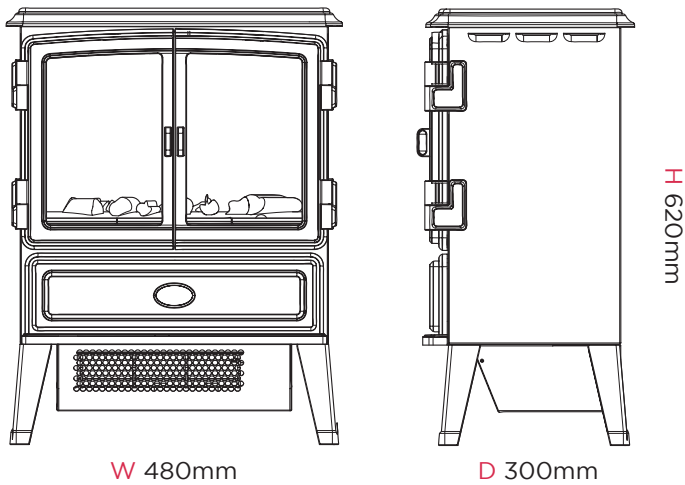

### Remote Control

# Auberry

W 480mm

D 300mm

H 620mm

## Dimensions & Weight

Height (mm)	Width (mm)	Depth (mm)	Weight (kg)
620	480	300	17