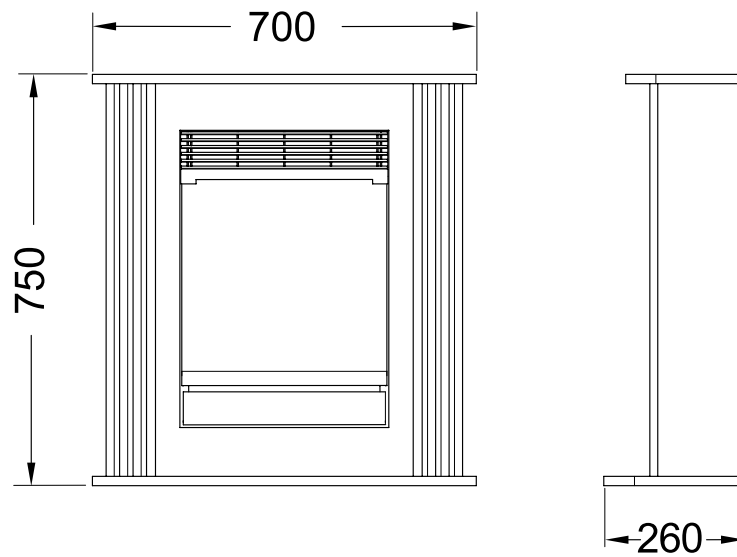

# Mini Mozart black

Optiflame® | 230V/50Hz | 1500 Watt

The Mini Mozart has the design of a full-size wall fireplace in a bright finish, yet in a smaller size than usual. This makes this compact suite set ideal to enrich smaller rooms. The Optiflame® electric fire can also be enjoyed without its built in heater, and requires minimal maintenance. This basically allows you to enjoy it any moment of the day or year.

## Unit dimensions

All dimensions are in mm

Mini Mozart black		
<b>General specifications</b>	Fire system	Optiflame®
	Article number	208408
	EAN code	5011139208408
	Model	Freestanding fireplace
	View of the fire	1 sided
	Colour	Black
	Decoration / fuel bed	Log set
<b>Product size</b>	Measurements view of the fire (WxH)	38 x 34 cm
	Outside dimensions WxHxD	70 x 75 x 26 cm
<b>Features</b>	Heat output	Yes
	Thermostat	Yes
	Remote control	No
	Manual controlling directly at the fireplace possible yes / no	Yes
	Light module	LED
	Sound module	No
<b>Power consumption</b>	Heat setting 1 in W	750W
	Heat setting 2 in W	1500W
	Flame only operation in W	15W
	Max. consumption	1500W
<b>Voltage</b>	Voltage/Electrical frequency	230V/50Hz
<b>Specifications</b>	Product weight in kg	20
	Length of the cord	1,5 m
	Warranty	2 years