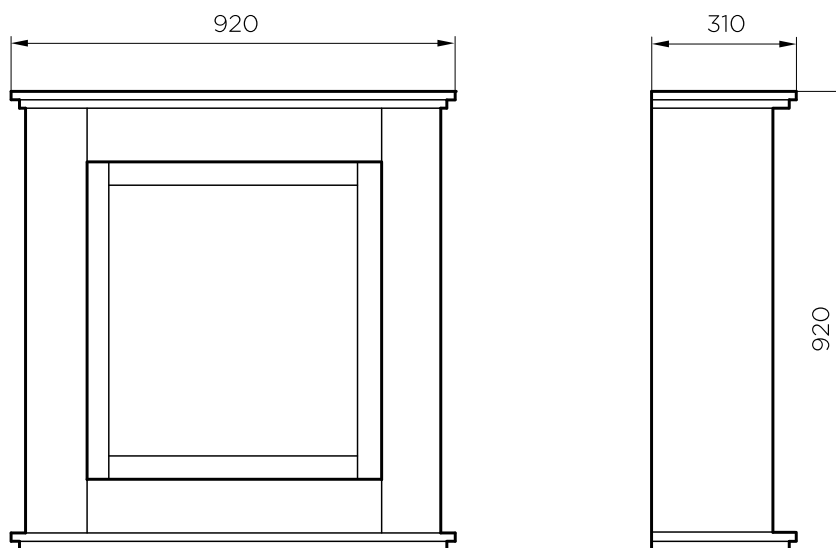

- Classic design with a white finish
- Suitable for any interior design
- Digital thermostat for easy temperature adjustment

		Asti
General specifications	Fire system	Optiflame®
	Article number	111180
	EAN code	5011139123831
	Model	Freestanding fireplace
	View of the fire	1 sided
	Colour	White
	Decoration / fuel bed	Log set
Product size	Measurements view of the fire (WxH)	42 x 52 cm
	Outside dimensions WxHxD	92 x 95 x 31 cm
Features	Heat output	Yes
	Thermostat	Yes
	Remote control	Yes
	Manual controlling directly at the fireplace possible yes / no	Flame regulation
	Light module	LED
	Sound module	No
	Colour effects settings	Blue / Red
Power consumption	Heat setting 1 in W	1400 W
	Heat setting 2 in W	-
	Flame only operation in W	7W
	Max. consumption	1400W
Voltage	Voltage/Electrical frequency	230V/50 Hz
Specifications	Product weight in kg	39,5
	Length of the cord	1,5 m
	Warranty	2 years